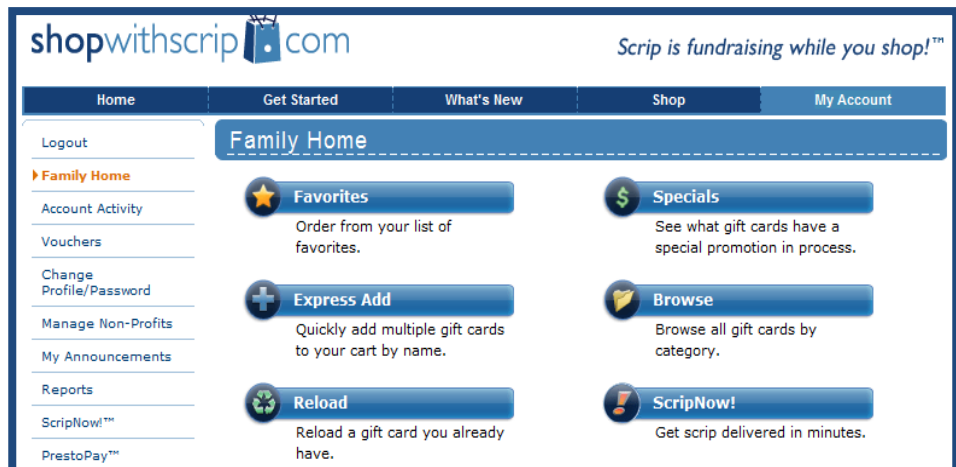

Who Can Use ShopWithScrip?

Any family can use ShopWithScrip – however, to place orders, **you have to create a free account at ShopWithScrip.com.**

How to Register

To register with ShopWithScrip, first open up your web browser, and go to www.shopwithscrip.com. To register a new account, go to the green **Family Sign Up** box on the left side, and click “Create Account”.

Follow the simple registration instructions and accept the terms and conditions of using the site.

Family Sign Up!

Ready to get started? Create a ShopWithScrip account now!

Create Account

Select two challenge questions and provide answers. These answers will be required if you forget your password. They are case-sensitive.

Before you can place an order, you must enter our organization’s enrollment code, listed below. By associating this code with your newly created account, the ShopWithScrip system will correlate your shopping activity with our non-profit organization.

Using ShopWithScrip.com

You can manage your account through the Family Home page. To access this, click “**My Account**,” at the top of any page.

From here, you can check your account activity, change your profile and password, add, remove, and modify organizations you belong to and read coordinator and site announcements.

You can also run your own order and rebate histories and view or print any ScripNow! eCards that you’ve previously ordered.

Six Easy Ways to Order

To place an order, you can shop right from your Family Homepage!

Favorites: Order the same products each week? Add these items to your Favorites list for easy ordering in the future.

Express Add: Know exactly what you want? Quickly add the items to your cart using this feature.

Reload: Don’t want to wait for your card to be shipped? Easily add funds to selected cards here.

Specials: Want to order items with special rebates available for a limited time? Add these items to your cart directly from the specials list.

Browse: Looking for a gift? Not sure what’s available? Use this feature to shop by category.

ScripNow!: Want to print an eCard to use at the retailer or for online shopping? Order ScripNow! eCards and you can print directly from your ShopWithScrip account.

ShopWithScrip Enrollment Code:

Scrip Program Coordinator: